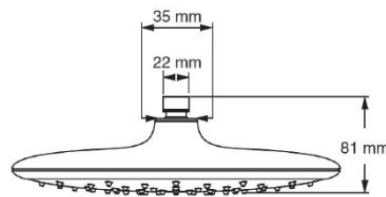

Cobra Spectra Shower Head raub 279

Range: Spectra
Description: Spectra shower head rain 279mm chrome. Shower head rain spray. Drench Rain Spray pattern for maximum comfort. Care & Maintenance - Ensure your product does not come into contact with any lubricants during installation. Chrome plated, matte black and any colour finishes should be wiped with warm soapy water and a soft cloth or sponge. Rinse, then dry and buff with a dry soft cloth. Under no circumstances must any detergents containing hydrochloric acids or abrasives including cream cleansers be used. Do not use abrasive cleaning materials such as scourers. Should your product have an aerator at the water outlet, it should be checked and cleaned regularly.
Product Code: 076SPECTRA/RAIN
ERP Code: FSWHR1SP-0GT0161
Barcode: 6002194004622
Product Features: Cobra TeamAssist, Cobra Genuine, 5 Year Warranty
Dimensions: (l) 300mm x (w) 300mm x (h) 110mm
Package Weight: 1.26
CAD3D: [Download](#)

Product Images