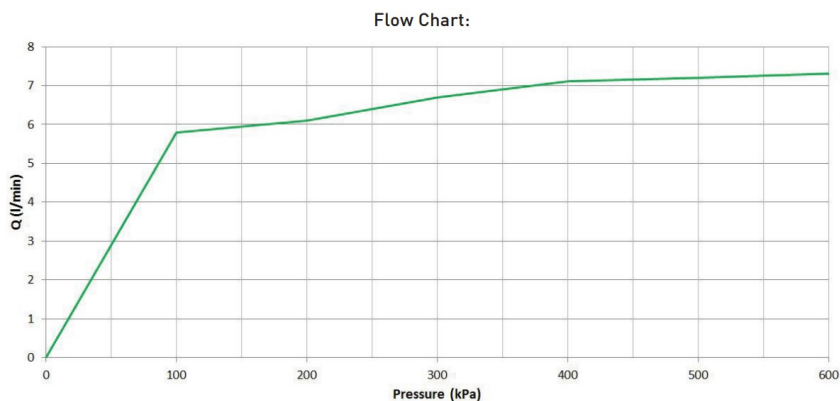

Cobra Spectra Shower Head raub 279

Range: Spectra
Description: Spectra shower head rain 279mm chrome. Shower head rain spray. Drench Rain Spray pattern for maximum comfort. Care & Maintenance - Ensure your product does not come into contact with any lubricants during installation. Chrome plated, matte black and any colour finishes should be wiped with warm soapy water and a soft cloth or sponge. Rinse, then dry and buff with a dry soft cloth. Under no circumstances must any detergents containing hydrochloric acids or abrasives including cream cleansers be used. Do not use abrasive cleaning materials such as scourers. Should your product have an aerator at the water outlet, it should be checked and cleaned regularly.
Product Code: 076SPECTRA/RAIN
ERP Code: FSWHR1SP-0GT0161
Barcode: 6002194004622
Product Features: Cobra TeamAssist, Cobra Genuine, 5 Year Warranty
Dimensions: (l) 300mm x (w) 300mm x (h) 110mm
Package Weight: 1.26
CAD3D: [Download](#)

Product Images

Flow Chart

MOT

5 Year Warranty

Cobra TeamAssist

Cobra Genuine