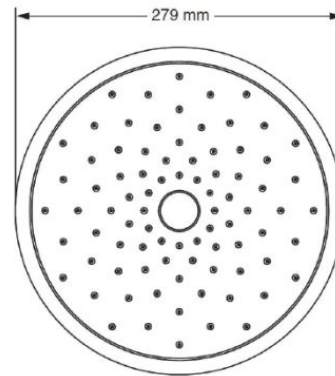

Cobra Spectra Shower Head raub 279

Range: Spectra
Description: Spectra shower head rain 279mm chrome. Shower head rain spray. Drench Rain Spray pattern for maximum comfort. Care & Maintenance - Ensure your product does not come into contact with any lubricants during installation. Chrome plated, matte black and any colour finishes should be wiped with warm soapy water and a soft cloth or sponge. Rinse, then dry and buff with a dry soft cloth. Under no circumstances must any detergents containing hydrochloric acids or abrasives including cream cleansers be used. Do not use abrasive cleaning materials such as scourers. Should your product have an aerator at the water outlet, it should be checked and cleaned regularly.
Product Code: 076SPECTRA/RAIN
ERP Code: FSWHR1SP-0GT0161
Barcode: 6002194004622
Product Features: Cobra TeamAssist, Cobra Genuine, 5 Year Warranty
Dimensions: (l) 300mm x (w) 300mm x (h) 110mm
Package Weight: 1.26
CAD3D: [Download](#)

Product Images