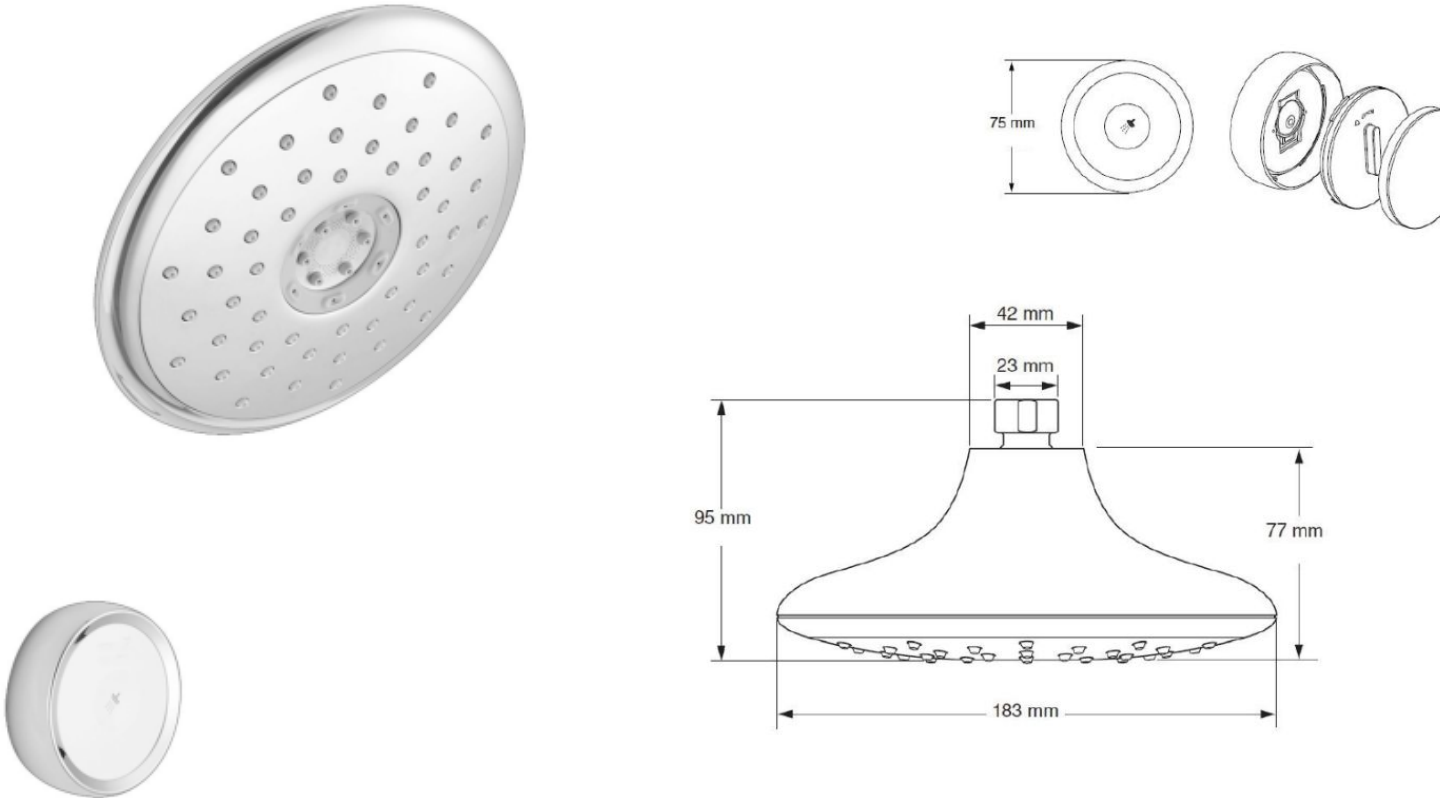

# Cobra Spectra Shower Head etouch

**Range:** Spectra  
**Description:** Spectra shower head etouch bluetooth remote chrome. Easy reach bluetooth remote.  
**Product Code:** 076SPECTRA/ETOUCH  
**ERP Code:** FSWHR4S4-0GT0161  
**Barcode:** 6002194004646  
**Product Features:** Cobra TeamAssist, Cobra Genuine, 5 Year Warranty  
**Dimensions:** (l) 220mm x (w) 210mm x (h) 140mm  
**Package Weight:** 1  
**CAD3D:** [Download](#)

## Flow Chart

Flow Chart: