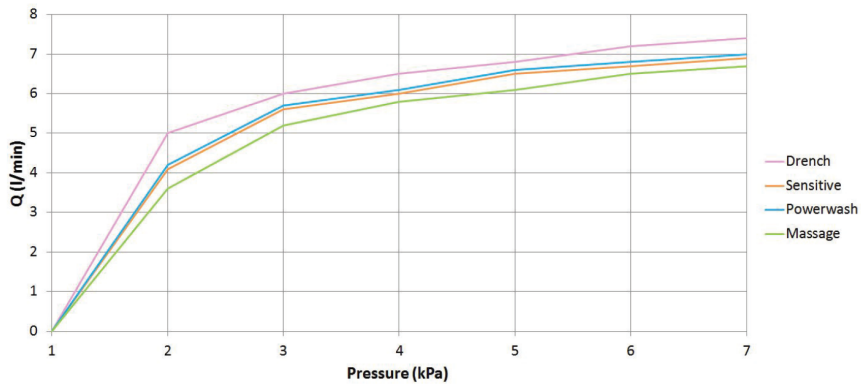

# Cobra Spectra Shower Head etouch

**Range:** Spectra  
**Description:** Spectra shower head etouch bluetooth remote chrome. Easy reach bluetooth remote.  
**Product Code:** 076SPECTRA/ETOUCH  
**ERP Code:** FSWHR4S4-0GT0161  
**Barcode:** 6002194004646  
**Product Features:** Cobra TeamAssist, Cobra Genuine, 5 Year Warranty  
**Dimensions:** (l) 220mm x (w) 210mm x (h) 140mm  
**Package Weight:** 1  
**CAD3D:** [Download](#)

## Flow Chart

Flow Chart: