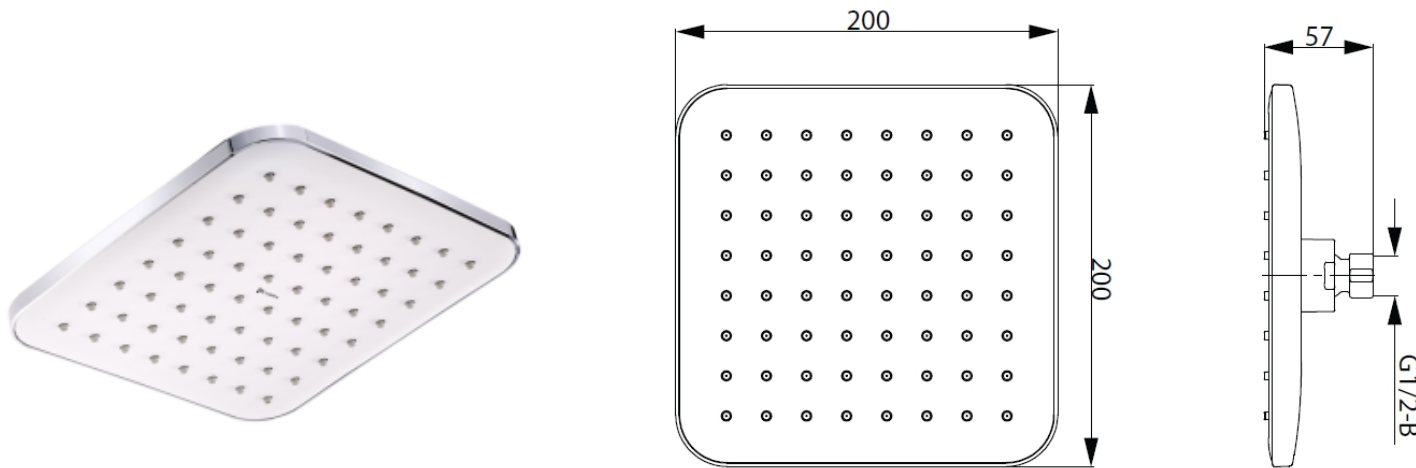

Cobra PAUSE Shower Head square 200

Range: PAUSE
Description: Dimensions: 200 X 200MM Lasting chrome finish Relaxing classic spray
Fresh white face plate Made from durable ABS. Limescale rub-clean nozzles
Care & Maintenance - Ensure your product does not come into contact with any lubricants during installation. Chrome plated, matte black and any colour finishes should be wiped with warm soapy water and a soft cloth or sponge. Rinse, then dry and buff with a dry soft cloth. Under no circumstances must any detergents containing hydrochloric acids or abrasives including cream cleansers be used. Do not use abrasive cleaning materials such as scourers. Should your product have an aerator at the water outlet, it should be checked and cleaned regularly.

Product Code: 076PAUSE-SQ-200
ERP Code: FSWHR2DN-0GT01
Barcode: 6002194050094
Product Features: Cobra TeamAssist, 5 Year Warranty, New Shower
Dimensions: (l) 300mm x (w) 270mm x (h) 70mm
Package Weight: 0.62

Product Images