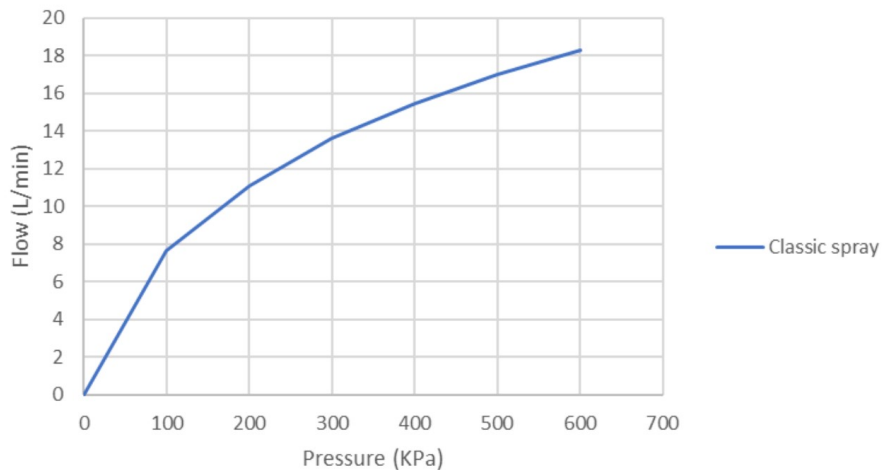

Flow Chart

Flow chart