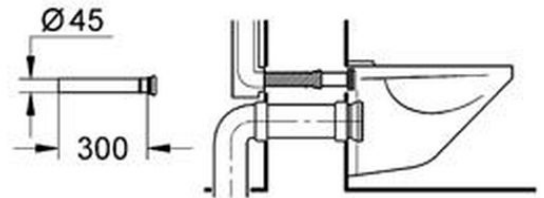

Grohe Grohe Extension

Range: Grohe
Description: for concealed flush pipe length 300 mm
Product Code: G-37105K00
ERP Code: G-37105K00
Barcode: 4005176141904
Product Features: No Warranty
Dimensions: (l) 350mm x (w) 50mm x (h) 50mm
Package Weight: 0.14

Product Images

MOT