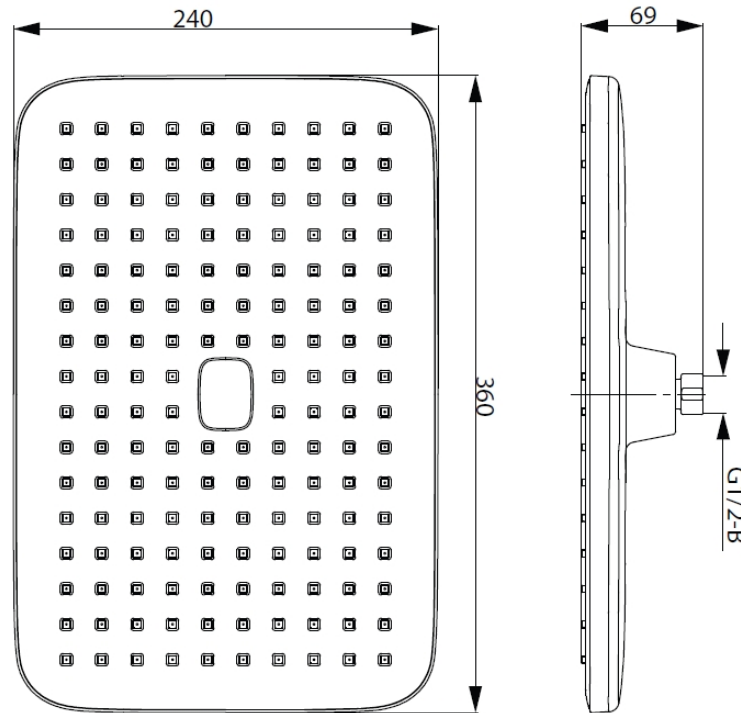

Cobra Breathe Shower head rectangular 360mm white face plate

Range: Breathe
Description: Dimensions: 360 X 240MM Lasting chrome finish Full coverage classic rain spray Fresh white face plate Made from durable ABS.Limescale rub-clean nozzles
Product Code: 076BREATHE-RECT
ERP Code: FSWHR1PS-0GT01
Barcode: 6002194050155
Product Features: Cobra TeamAssist, 5 Year Warranty, New Shower
Dimensions: (l) 500mm x (w) 310mm x (h) 80mm
Package Weight: 1.6

Product Images

MOT

5 Year Warranty

Cobra TeamAssist