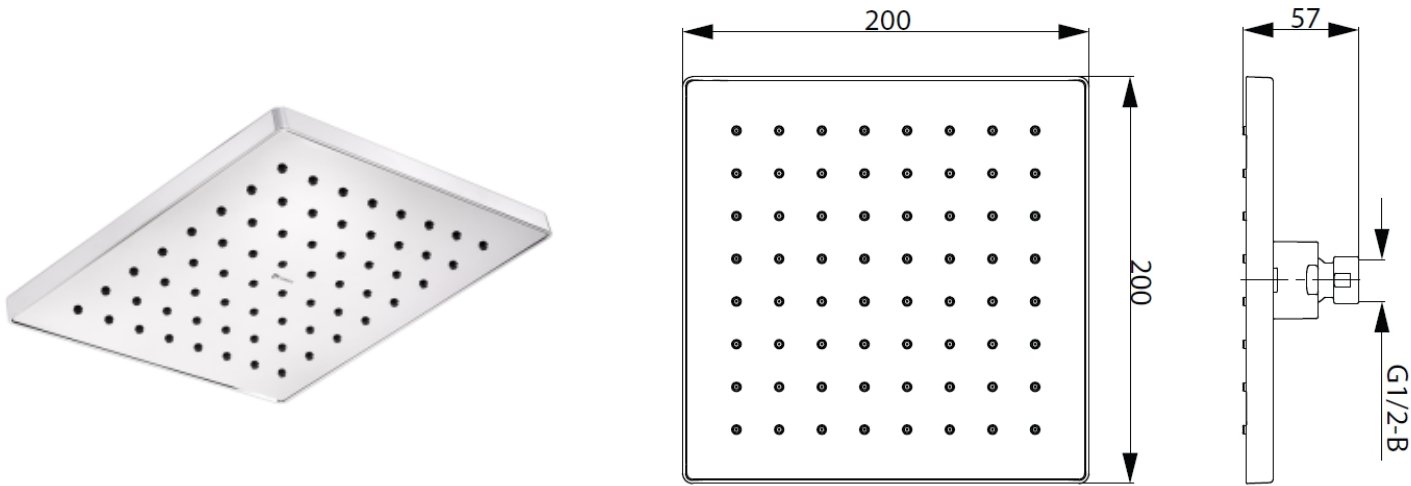

Cobra Arrive Shower Head square 200

Range: Arrive
Description: Dimensions: 200 X 200MM Lasting chrome finish Relaxing classic spray
Made from durable ABS. 10l/min flow rate
Product Code: 076ARRIVE/SQ
ERP Code: FSWHS1AR-0GT01
Barcode: 6002194050056
Product Features: Cobra TeamAssist, 5 Year Warranty, New Shower
Dimensions: (l) 300mm x (w) 270mm x (h) 60mm
Package Weight: 0.64

Product Images

MOT

5 Year Warranty

Cobra TeamAssist