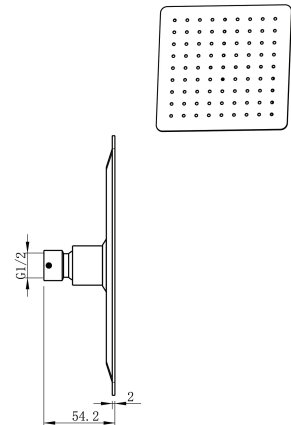

Cobra Arrive Matte Black Shower Head square 200

Range: Arrive Matte Black
Description: Dimensions: 200 X 200MM Relaxing classic spray Made from stainless steel Matte black ceramic coating Maximum flow rate of 9l per minute Care & Maintenance - Ensure your product does not come into contact with any lubricants during installation. Chrome plated, matte black and any colour finishes should be wiped with warm soapy water and a soft cloth or sponge. Rinse, then dry and buff with a dry soft cloth. Under no circumstances must any detergents containing hydrochloric acids or abrasives including cream cleansers be used. Do not use abrasive cleaning materials such as scourers. Should your product have an aerator at the water outlet, it should be checked and cleaned regularly.

Product Code: 075ARRIVE/SQ/EB
ERP Code: FSACHSS1-5ET01
Barcode: 6002194055440
Product Features: 5 Year Warranty, New Arrive Ebony, 2 years on coating
Dimensions: (l) 225mm x (w) 210mm x (h) 75mm
Package Weight: 0.9
CAD3D: [Download](#)

Product Images