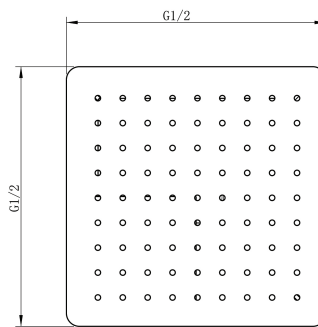

Cobra Arrive Matte Black Shower Head square 200

Range: Arrive Matte Black
Description: Dimensions: 200 X 200MM Relaxing classic spray Made from stainless steel Matte black ceramic coating Maximum flow rate of 9l per minute Care & Maintenance - Ensure your product does not come into contact with any lubricants during installation. Chrome plated, matte black and any colour finishes should be wiped with warm soapy water and a soft cloth or sponge. Rinse, then dry and buff with a dry soft cloth. Under no circumstances must any detergents containing hydrochloric acids or abrasives including cream cleansers be used. Do not use abrasive cleaning materials such as scourers. Should your product have an aerator at the water outlet, it should be checked and cleaned regularly.

Product Code: 075ARRIVE/SQ/EB
ERP Code: FSACHSS1-5ET01
Barcode: 6002194055440
Product Features: 5 Year Warranty, New Arrive Ebony, 2 years on coating
Dimensions: (l) 225mm x (w) 210mm x (h) 75mm
Package Weight: 0.9
CAD3D: [Download](#)

Product Images