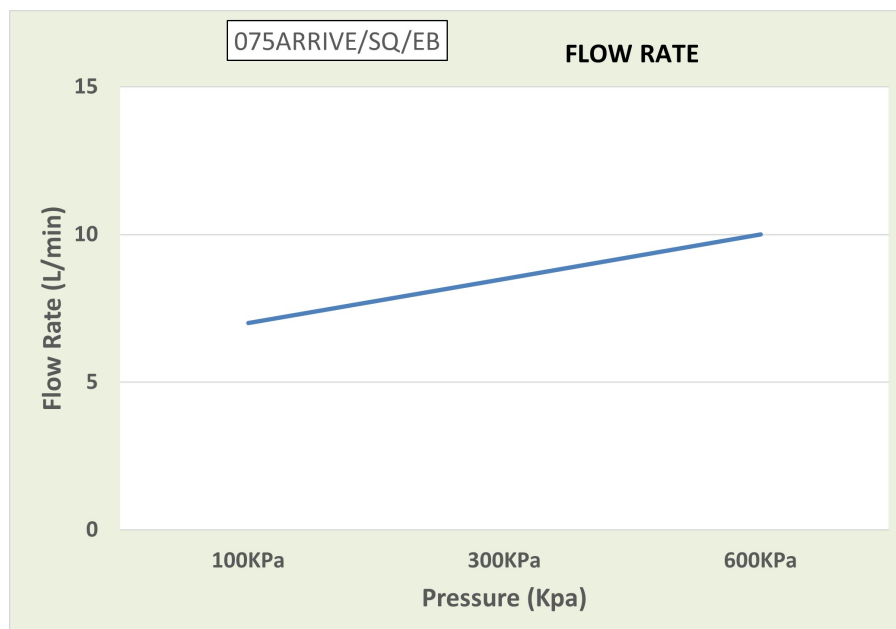

Cobra Arrive Matte Black Shower Head square 200

Range: Arrive Matte Black
Description: Dimensions: 200 X 200MM Relaxing classic spray Made from stainless steel Matte black ceramic coating Maximum flow rate of 9l per minute Care & Maintenance - Ensure your product does not come into contact with any lubricants during installation. Chrome plated, matte black and any colour finishes should be wiped with warm soapy water and a soft cloth or sponge. Rinse, then dry and buff with a dry soft cloth. Under no circumstances must any detergents containing hydrochloric acids or abrasives including cream cleansers be used. Do not use abrasive cleaning materials such as scourers. Should your product have an aerator at the water outlet, it should be checked and cleaned regularly.

Product Code: 075ARRIVE/SQ/EB
ERP Code: FSACHSS1-5ET01
Barcode: 6002194055440
Product Features: 5 Year Warranty, New Arrive Ebony, 2 years on coating
Dimensions: (l) 225mm x (w) 210mm x (h) 75mm
Package Weight: 0.9
CAD3D: [Download](#)

Product Images

FSACHSS1-5ET01

Flow Chart

5 Year Warranty

2 years on coating