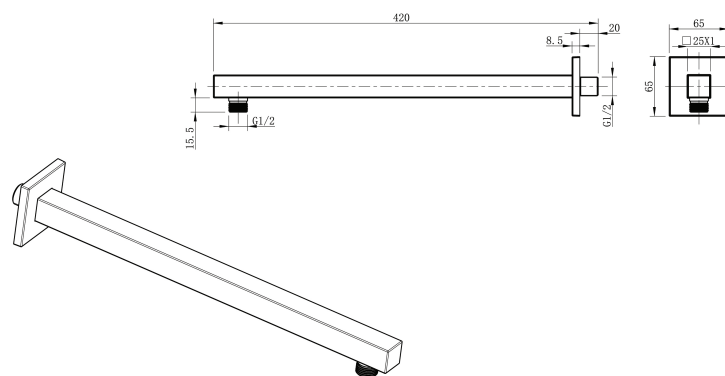

Cobra Arrive Matte Black Shower arm square 400

Range: Arrive Matte Black
Description: Dimensions: 400mm Stainless Steel Matte black - 2 year warranty on black coating Care & Maintenance - Ensure your product does not come into contact with any lubricants during installation. Chrome plated, matte black and any colour finishes should be wiped with warm soapy water and a soft cloth or sponge. Rinse, then dry and buff with a dry soft cloth. Under no circumstances must any detergents containing hydrochloric acids or abrasives including cream cleansers be used. Do not use abrasive cleaning materials such as scourers. Should your product have an aerator at the water outlet, it should be checked and cleaned regularly.

Product Code: 029ARRIVE/SQ/EB
ERP Code: FSACARS2-5ET01
Barcode: 6002194055433
Product Features: 5 Year Warranty, New Arrive Ebony, 2 years on coating
Dimensions: (l) 435mm x (w) 80mm x (h) 45mm
Package Weight: 0.5
CAD3D: [Download](#)

Product Images

FSACARS2-5ET01

MOT

5 Year Warranty

2 years on coating