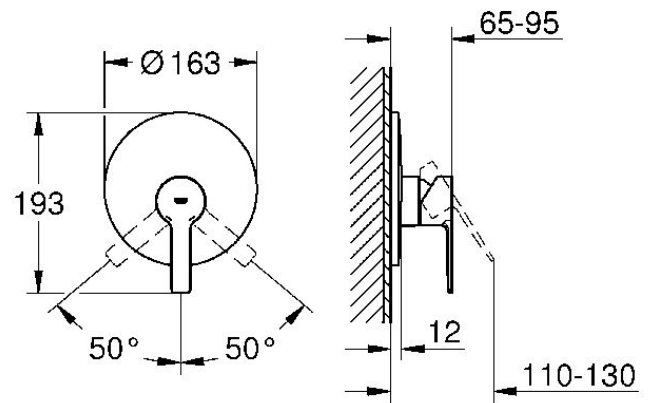

Grohe Lineare Single-lever shower mixer

Range: Lineare
Description: The GROHE Lineare single-lever shower mixer – elegant modern design meets premium performance - set for final installation for, 33 961 000, 33 962 000, 33 963 000, 33 964 000, , 33 965 000, 33 966 000, 35 501 000, without concealed body, metal lever, GROHE Long-Life finish, escutcheon- and shaft-sealing, metal escutcheon, covered fixing
Product Code: G-19296001
ERP Code: G-19296001
Barcode: 4005176409219
Product Features: 20 Year Warranty, GROHE Long-Life finish
Dimensions: (l) 250mm x (w) 200mm x (h) 70mm
Package Weight: 0.76
CAD3D: [Download](#)

Product Images

MOT

20 Year Warranty

GROHE Long-Life finish

5 Year Warranty

2 years on coating

a-dataset="tags" data-filter="module_id=19123">