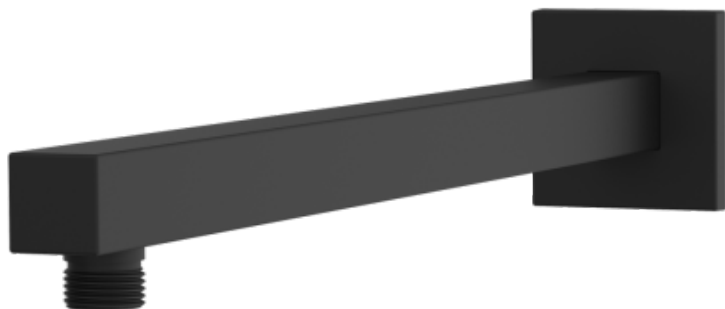

Cobra Arrive Matte Black Shower arm square 400

Range: Arrive Matte Black
Description: Dimensions: 400mm Stainless Steel Matte black - 2 year warranty on black coating Care & Maintenance - Ensure your product does not come into contact with any lubricants during installation. Chrome plated, matte black and any colour finishes should be wiped with warm soapy water and a soft cloth or sponge. Rinse, then dry and buff with a dry soft cloth. Under no circumstances must any detergents containing hydrochloric acids or abrasives including cream cleansers be used. Do not use abrasive cleaning materials such as scourers. Should your product have an aerator at the water outlet, it should be checked and cleaned regularly.

Product Code: 029ARRIVE/SQ/EB
ERP Code: FSACARS2-5ET01
Barcode: 6002194055433
Product Features: 5 Year Warranty, New Arrive Ebony, 2 years on coating
Dimensions: (l) 435mm x (w) 80mm x (h) 45mm
Package Weight: 0.5
CAD3D: [Download](#)

Product Images

FSACARS2-5ET01

MOT

5 Year Warranty

2 years on coating