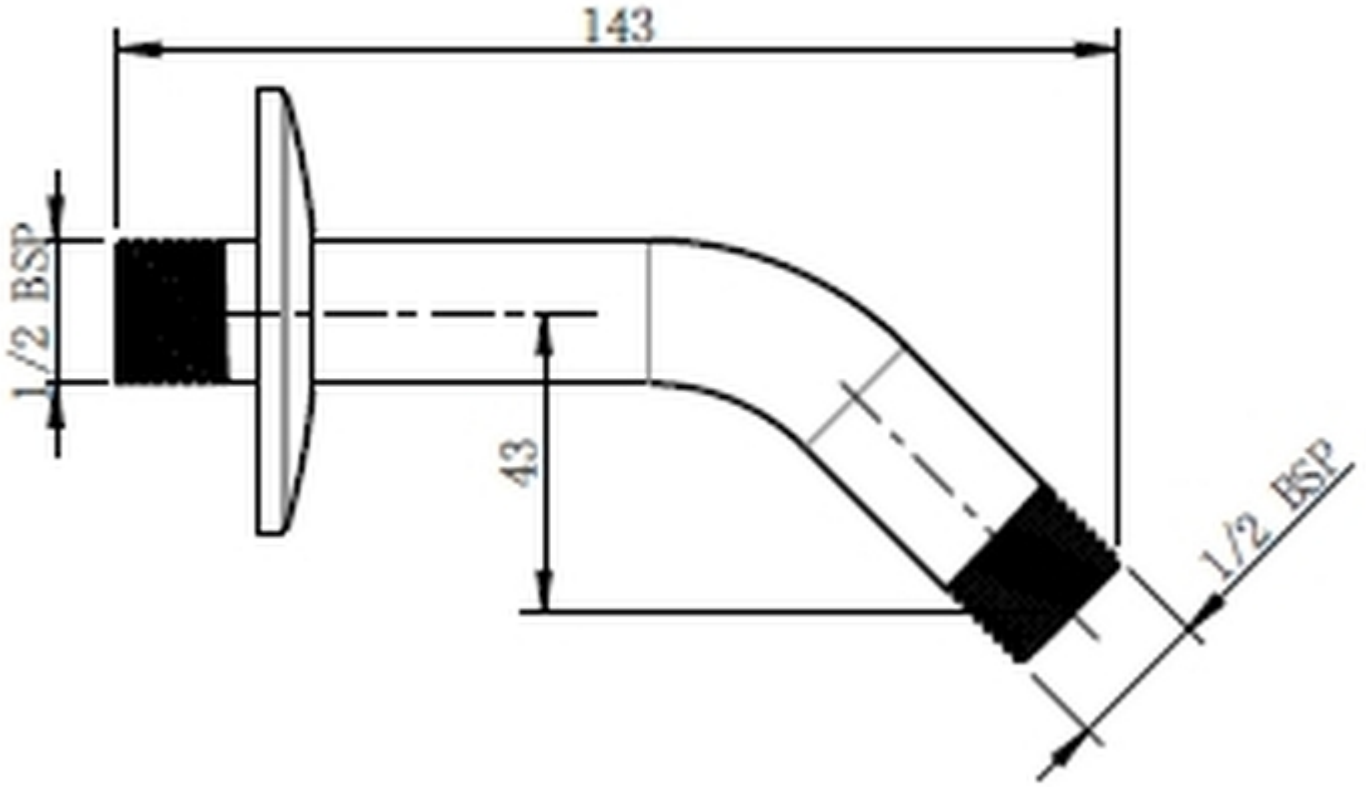

5 Year Warranty

MOT
Economy

Cobra TeamAssist