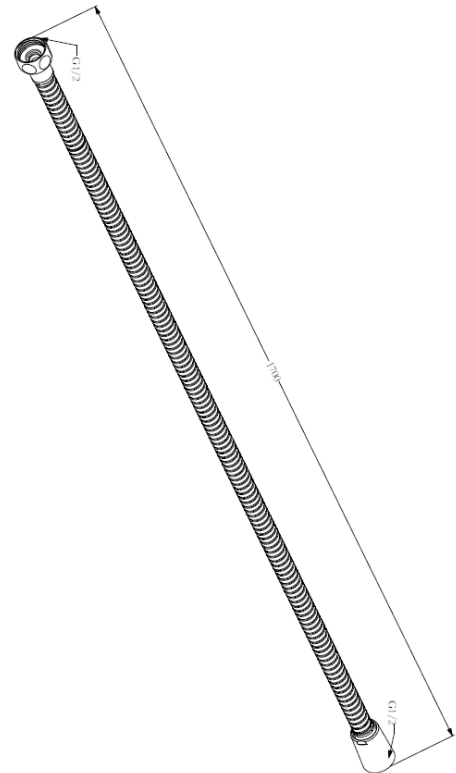

Cobra Cobra Hand Shower Hose

Range: Cobra

Description: Length: 1700mm Stainless Steel Construction Care & Maintenance - Ensure your product does not come into contact with any lubricants during installation. Chrome plated, matte black and any colour finishes should be wiped with warm soapy water and a soft cloth or sponge. Rinse, then dry and buff with a dry soft cloth. Under no circumstances must any detergents containing hydrochloric acids or abrasives including cream cleansers be used. Do not use abrasive cleaning materials such as scourers. Should your product have an aerator at the water outlet, it should be checked and cleaned regularly.

Product Code: 008/5C/N

ERP Code: FCH1700AR-0GT01

Barcode: 6002194050254

Product Features: Cobra TeamAssist, No Warranty, New Shower

Dimensions: (l) 320mm x (w) 160mm x (h) 60mm

Package Weight: 0.35

Product Images