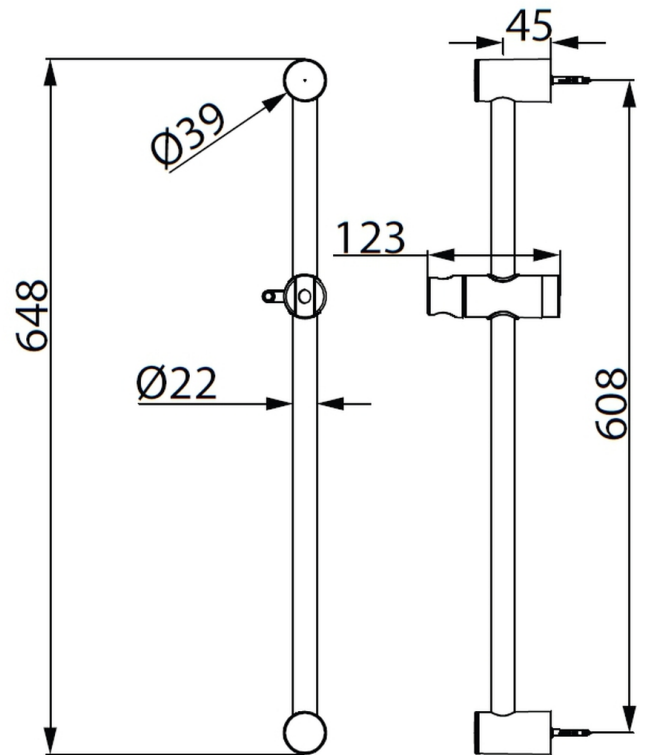

Cobra PAUSE Shower Rail Round

Range: PAUSE
Description: Dimensions: 22mm Tube Length: 600mm Easy Slider Quick Installation Stainless Steel
Product Code: 002PAUSE
ERP Code: FSWRS1PS-0GT01
Barcode: 6002194050124
Product Features: Cobra TeamAssist, 5 Year Warranty, New Shower
Dimensions: (l) 910mm x (w) 230mm x (h) 100mm
Package Weight: 1.22

Product Images

MOT

5 Year Warranty

Cobra TeamAssist