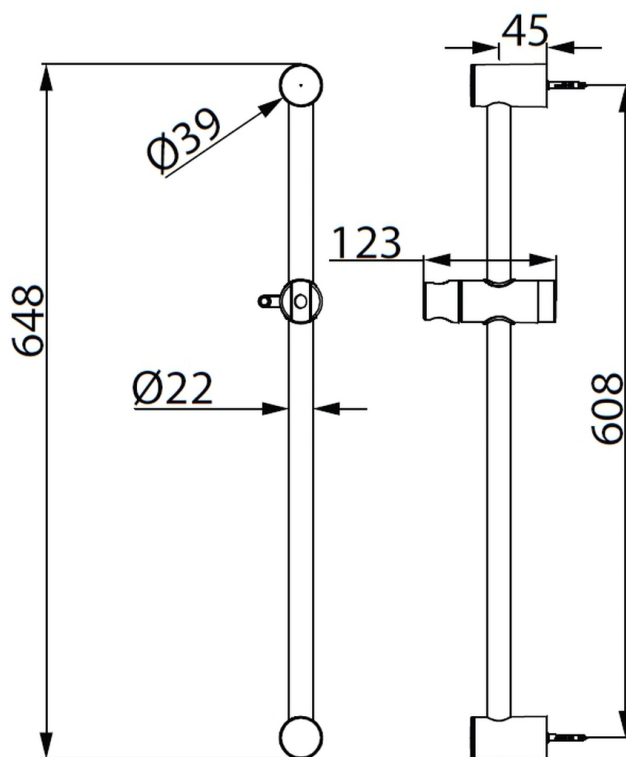

Cobra PAUSE Shower Rail Round

Range: PAUSE

Description: Dimensions: 22mm Tube Length: 600mm Easy Slider Quick Installation
Stainless Steel Care & Maintenance - Ensure your product does not come into contact with any lubricants during installation. Chrome plated, matte black and any colour finishes should be wiped with warm soapy water and a soft cloth or sponge. Rinse, then dry and buff with a dry soft cloth. Under no circumstances must any detergents containing hydrochloric acids or abrasives including cream cleansers be used. Do not use abrasive cleaning materials such as scourers. Should your product have an aerator at the water outlet, it should be checked and cleaned regularly.

Product Code: 002PAUSE

ERP Code: FSWRS1PS-0GT01

Barcode: 6002194050124

Product Features: Cobra TeamAssist, 5 Year Warranty, New Shower

Dimensions:

(l) 910mm x (w) 230mm x (h) 100mm

Package Weight: 1.22

Product Images