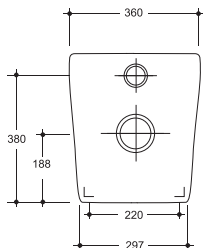

Finish:

Vitreous China

Spares:

1. 8523Z100 Entice Slimline seat
2. 8852Z100 Entice seat hinge x2
3. 8447Z000 Pan floor mounting bracket set

Features & Benefits:

- Low volume flush as the pan flushes effectively on just 4.5 litres of water
- Easy to clean as the rim is entirely exposed
- Bacteria resistant as there is no place for germs to hide