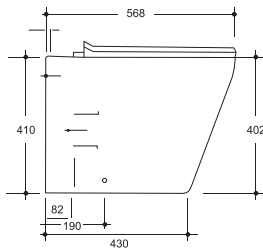

Finish:

Vitreous China

Spares:

1. 8523Z100 Entice Slimline seat
2. 8852Z100 Entice seat hinge x2
3. 8447Z000 Pan floor mounting bracket set

Features & Benefits:

- Low volume flush as the pan flushes effectively on just 4.5 litres of water
- Easy to clean as the rim is entirely exposed
- Bacteria resistant as there is no place for germs to hide

Installation Instructions:

1. Prepare water inlet and outlet heights and ensure plumbing is in correct position.
2. Attach brackets to floor. Place pan into position to ensure that brackets are in correct position. Remove pan and apply thin layer of silicone sealant to floor surface. Place pan back into position and fix screw to the bracket.
3. Flush the water line
4. Fit double flap seat
5. Complete all plumbing connections and test flush
6. Always use silicone sealant or equivalent between the pan and the finished floor and wall surfaces for a secure and neat installation.