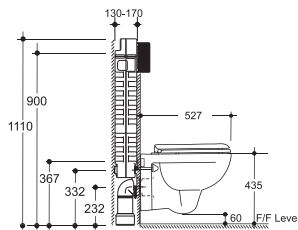

Installation Instructions:

1. Determine pan height, prepare water inlet and outlet heights and adjust threaded rods to height of pan fixing holes.
2. Fit floor bracket into recessed wall and floor, then complete brickwork. Alternatively complete brickwork then fit bolt-through-the-wall bracket.
3. Place pan into position, tighten nuts and place CP dome cover over nuts. NOTE: Do not over tighten.
4. Flush the water line then fit double flap seat
5. Complete all plumbing connections and test flush to ensure all connections are watertight.

Specifications:

Mass 19kg
Volume 0.0070m³