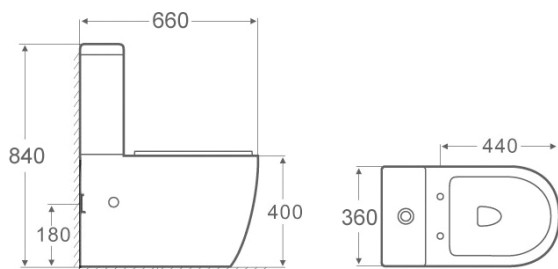

Installation Instructions:

1. Ensure plumbing is in correct position.
2. Assemble all cistern fittings, inlet valve on right hand side of cistern. Fit cistern to pan ensuring rubber sealing ring is in correct position and tighten bolts.

NOTE: Do not use putty as sealer.

3. Fit a flexible pan collar to the pan outlet and connect to sewer pipe. Apply thin layer of silicone sealant to floor and wall surfaces, place pan into position.
4. Flush the water line.
5. Fit double flap seat.
6. Complete all plumbing connections and flush test. Ensure that the correct water level has been set and that the operating overflow tube height conforms and operates according to local by-laws and SABS specifications.
7. Always use silicone sealant or equivalent between the pan and the finished floor and wall surfaces for a secure and neat installation.

NOTE: The warranty will not apply to any product installed with cement.

Specifications:

	Mass	Volume
Pan:	24.00kg	0.086m³
Cistern:	11.00kg	0.026m³