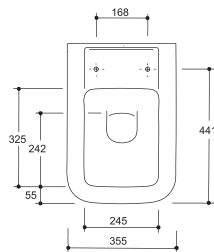

Installation Instructions:

1. Determine pan height, prepare water inlet and outlet heights and adjust threaded rods to height of pan fixing holes.
2. Fit floor bracket into recessed wall and floor, then complete brickwork. Alternatively complete brickwork then fit bolt-through-the-wall bracket.
3. Place pan into position, tighten nuts and place CP dome cover over nuts. NOTE: Do not over tighten.
4. Flush the water line then fit double flap seat
5. Complete all plumbing connections and test flush to ensure all connections are watertight.

Specifications:

Mass 19kg
Volume 0.0070m³