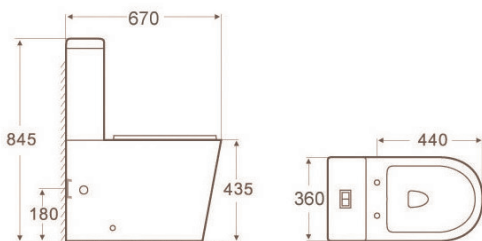

Specifications:

Mass 19kg
Volume 0.0070m³

Range: Entice
Article Name: Entice Rimless cc suite
Article Code:
SAP Code: CENT21SU-2C00374
Barcode: 6005826061178

Vaal
SANITARYWARE

Description:

Vaal Sanitaryware vitreous china "Entice" close coupled 90° outlet rimless wash down pan and matching 6 litre top dual flush cistern.

Installation Instructions:

1. Ensure plumbing is in correct position.
2. Assemble all cistern fittings, inlet valve on right hand side of cistern. Fit cistern to pan ensuring rubber sealing ring is in correct position and tighten bolts.