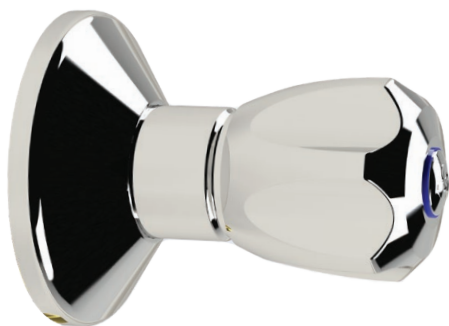

Stella Original Stop tap 15mm CXC

Cobra Stella Original Chrome plated underwall stop tap including hot & cold indices & flange. The original rose-shaped design. 15mm copper to copper compression connection ends. Made with de-zincification resistant brass for increased durability. With Cobra EasySwitch technology enabling your handle to be replaced by one of a different Cobra Original design. Cobra Genuine spare parts available. Cobra TeamAssist service team on call. Includes a 20 year LIXIL Africa warranty.

33385T-15/NV
FSTAC15T-OGT02
6002194061229