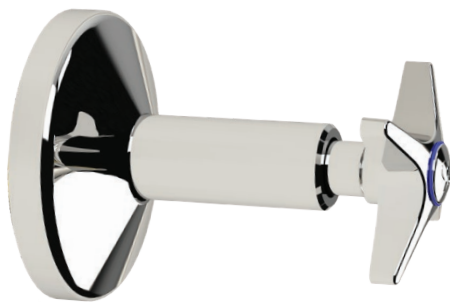

Star Original Stop tap 15mm CXC

Cobra Star Original Chrome plated underwall stop tap including hot & cold indices & flange. The original star-shaped design. 15mm copper to copper compression connection ends. Made with de-zincification resistant brass for increased durability. With Cobra EasySwitch technology enabling your handle to be replaced by one of a different Cobra Original design. Cobra Genuine spare parts available. Cobra TeamAssist service team on call. Includes a 20 year LIXIL Africa warranty.

238-15/NV
F5TAC15R-OGT02
6002194060895