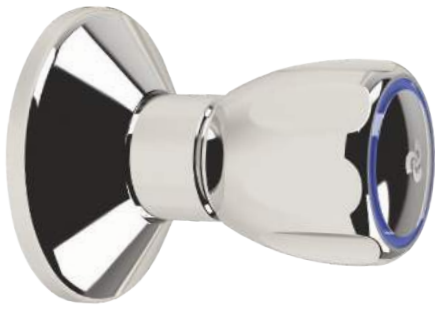

Metsi Original Stop tap 15mm CXC

Cobra Metsi Original Chrome plated underwall stop tap including hot & cold indices & flange. The original rounded design. 15mm copper to copper compression connection ends. Made with de-zincification resistant brass for increased durability. With Cobra EasySwitch technology enabling your handle to be replaced by one of a different Cobra Original design. Cobra Genuine spare parts available. Cobra TeamAssist service team on call. Includes a 20 year LIXIL Africa warranty.

MI-238-15/NV
FSTAC1ME-OGT02
6002194061663