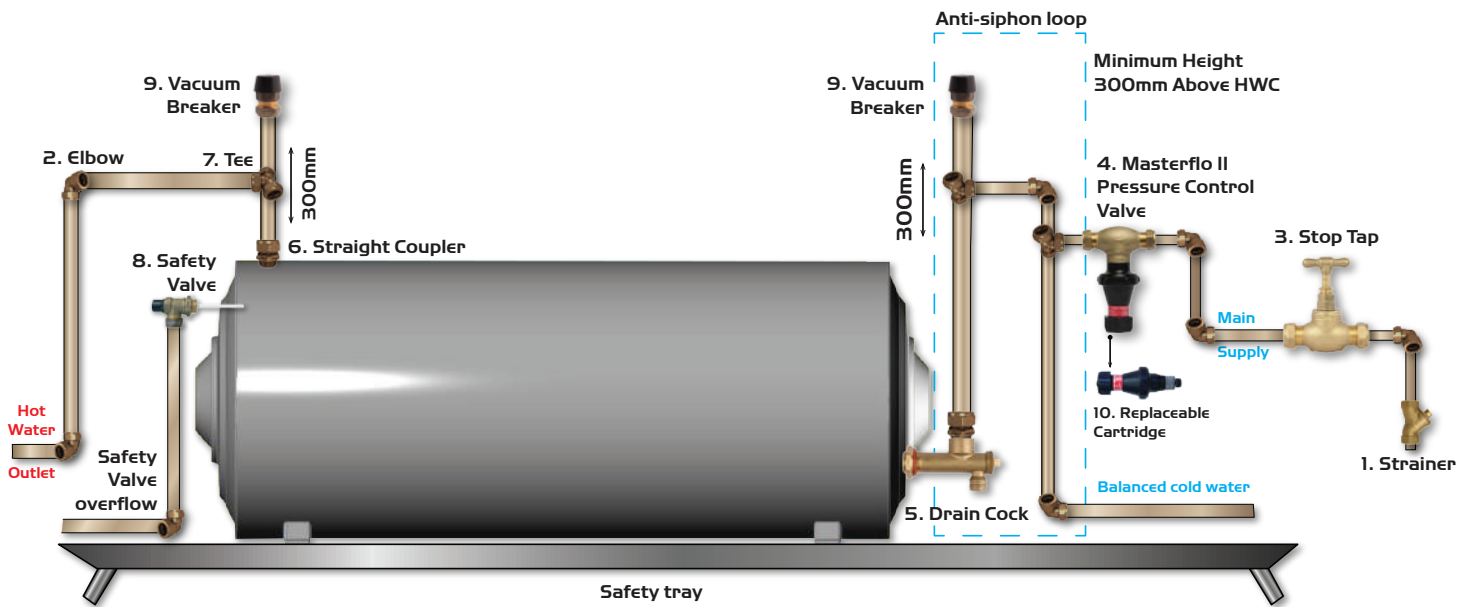

1094-32

Cobra Rough Brass
Ball Valve 1094
40mm

1094-40

Cobra Rough Brass
Ball Valve 1094
50mm

1094-50

SCAN QR CODE
TO VIEW THE
FULL RANGE

COBRA GEYSER VALVES

INSTALLATION DIAGRAM