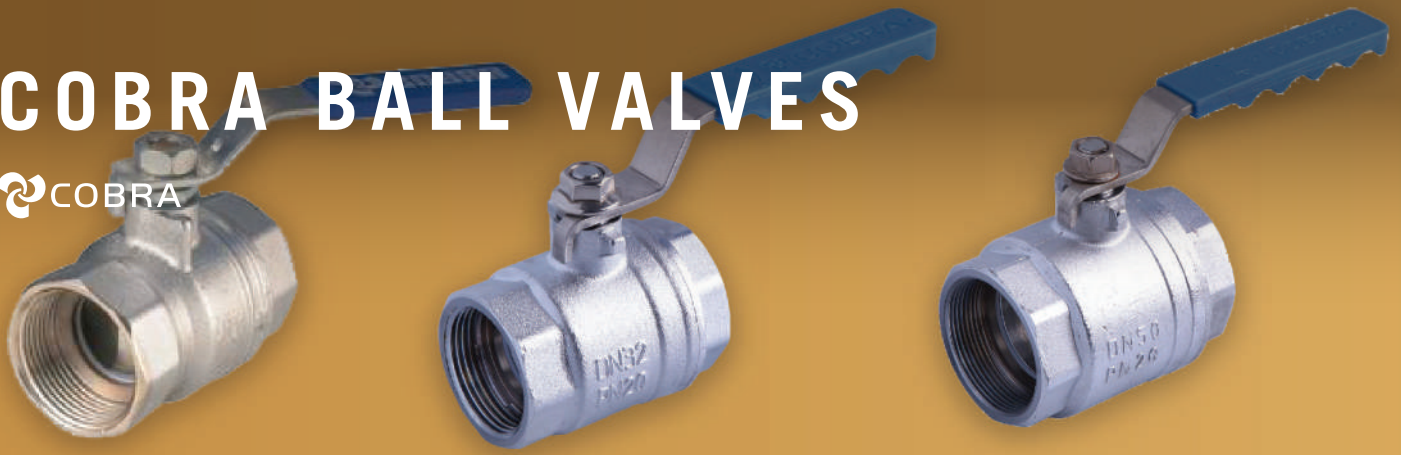

COBRA BALL VALVES

Ball-O-Stop ball valve, with plastic coated plated steel lever, brass. SABS approved.

1090-15

Ball-O-Stop ball valve, with plastic coated plated steel lever, brass. SABS approved.

1090-20