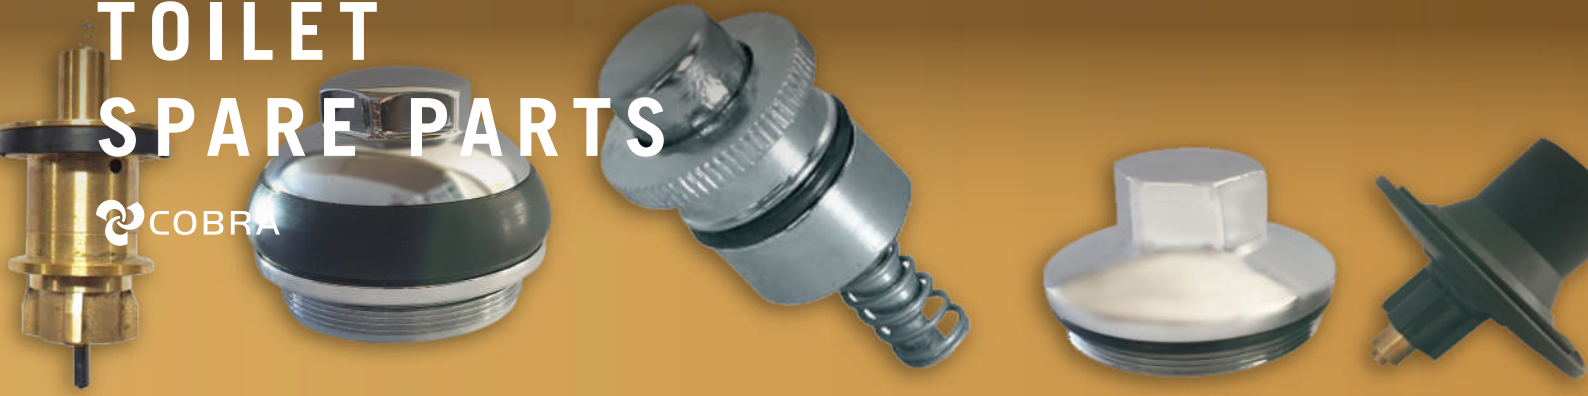

P-61-2CA/NV

Cobra Spare Carina Headpart 4 U/W Stoptaps

P-63-2CA/NV

Cobra Spare O-Ring Kit For Sink Mixers

0171P/NV

SCAN QR CODE TO VIEW THE FULL RANGE

TOILET SPARE PARTS

Cobra Fm Top
Cover Kit C-Fmc1-2
& C-Fm8-30