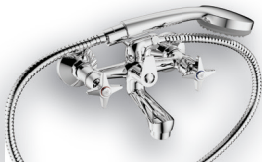

Bath Mixer Exposed

Modern design. Wall type with diverter, hand shower hose and hand shower attachment. 1/2" BSP male iron connection ends. Chrome plated

SAP Code: FBHEW2S5-0GT01
Product Code: 249

Bib Tap

With hot and cold indices. 1/2" BSP male iron connection end. Chrome plated

SAP Code: FBBAN2SR-0GT01
Product Code: 206-20

Bath Mixer Exposed

Wall type with diverter, hand shower hose and hand shower attachment. 1/2" BSP male iron connection ends. Chrome plated

SAP Code: FBHEW2SR-0GT01
Product Code: 251-15

Bib Tap Extended

Extended bib tap with flange and hot and cold indices. 1/2" BSP male iron connection end. Chrome plated

SAP Code: FBBAE1SR-0GT01
Product Code: 206EXT-15

Bib Tap

With hot and cold indices. 1/2" BSP male iron connection end. Chrome plated

SAP Code: FBBAN1SR-0GT01
Product Code: 206-15

Hose Bib Tap

With 3/4" wing nut and lining for 3/4" hose pipe. 3/4" BSP male iron connection end. Chrome plated